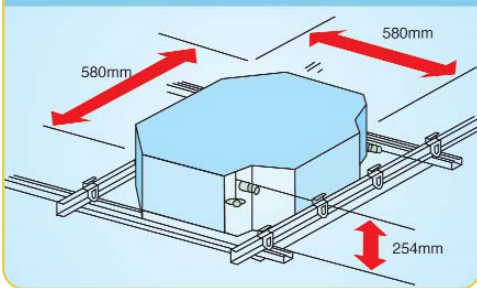

## Technical features

		YKHC						
Models	Sizes	12	18	24	30	36	48	
Cooling capacity	kW	3.7	5.3	7.1	8.8	10.5	13.2	
Heating capacity	kW	4.0	6.0	8.0	9.4	11.4	14.0	
Compressor	Type	Rotary			Scroll			
Refrigerant		R410A						
Power supply	V/Ph/Hz	230 / 1 / 50 + E			380 / 3 / 50 + E			
Power input	kW	1.2	1.9	2.5	3.2	3.7	4.7	
Fuse rating	A	25	25	25	15	15	15	
Indoor airflow Hi / Lo	m³/h	780 / 700	860 / 760	1 050 / 900	1 600 / 1 420	1 600 / 1 420	1 750 / 1 500	
Sound pressure at 1 m	Indoor Hi / Lo	dB(A)	38 / 35	43 / 40	43 / 40	47 / 44	47 / 44	47 / 44
	Outdoor	dB(A)	43	48	55	57	57	58
Dimensions	Ind. / Out.	H (mm)	254 / 590	254 / 695	240 / 860	310 / 960	310 / 960	310 / 1 245
		W (mm)	580 / 760	580 / 845	840 / 895	840 / 990	840 / 990	840 / 940
		D (mm)	580 / 285	580 / 335	840 / 330	840 / 360	840 / 360	840 / 360
	Panel H/W/D	mm	30 / 650 / 650	30 / 650 / 650	40 / 950 / 950	40 / 950 / 950	40 / 950 / 950	40 / 950 / 950
Net weight	Indoor unit	kg	24	24	42	46	46	46
	Outdoor unit	kg	40	55	79	101	101	110
Piping	Type of connection		Flare					
	Diameter	Gas	1/2"	1/2"	5/8"	3/4"	3/4"	3/4"
Liquid		1/4"	1/4"	3/8"	1/2"	1/2"	1/2"	
Refrigerant charge	g	1 120	2 050	2 600	3 100	3 100	4 000	
Max pipe run	m	20	20	20	30	30	30	
Operating limits - cooling mode	mini / maxi	+18°C / +43°C						
Operating limits - heating mode	mini / maxi	-7°C / +24°C						
Nominal cooling capacity based on : - Indoor Air Temp. 27°C DB / 19°C WB - Outdoor Air Temp. 35°C DB								
Nominal heating capacity based on : - Indoor Air Temp. 21°C DB - Outdoor Air Temp. 7°C DB/6°C WB								
Piping length : 7.5 m with initial charge								